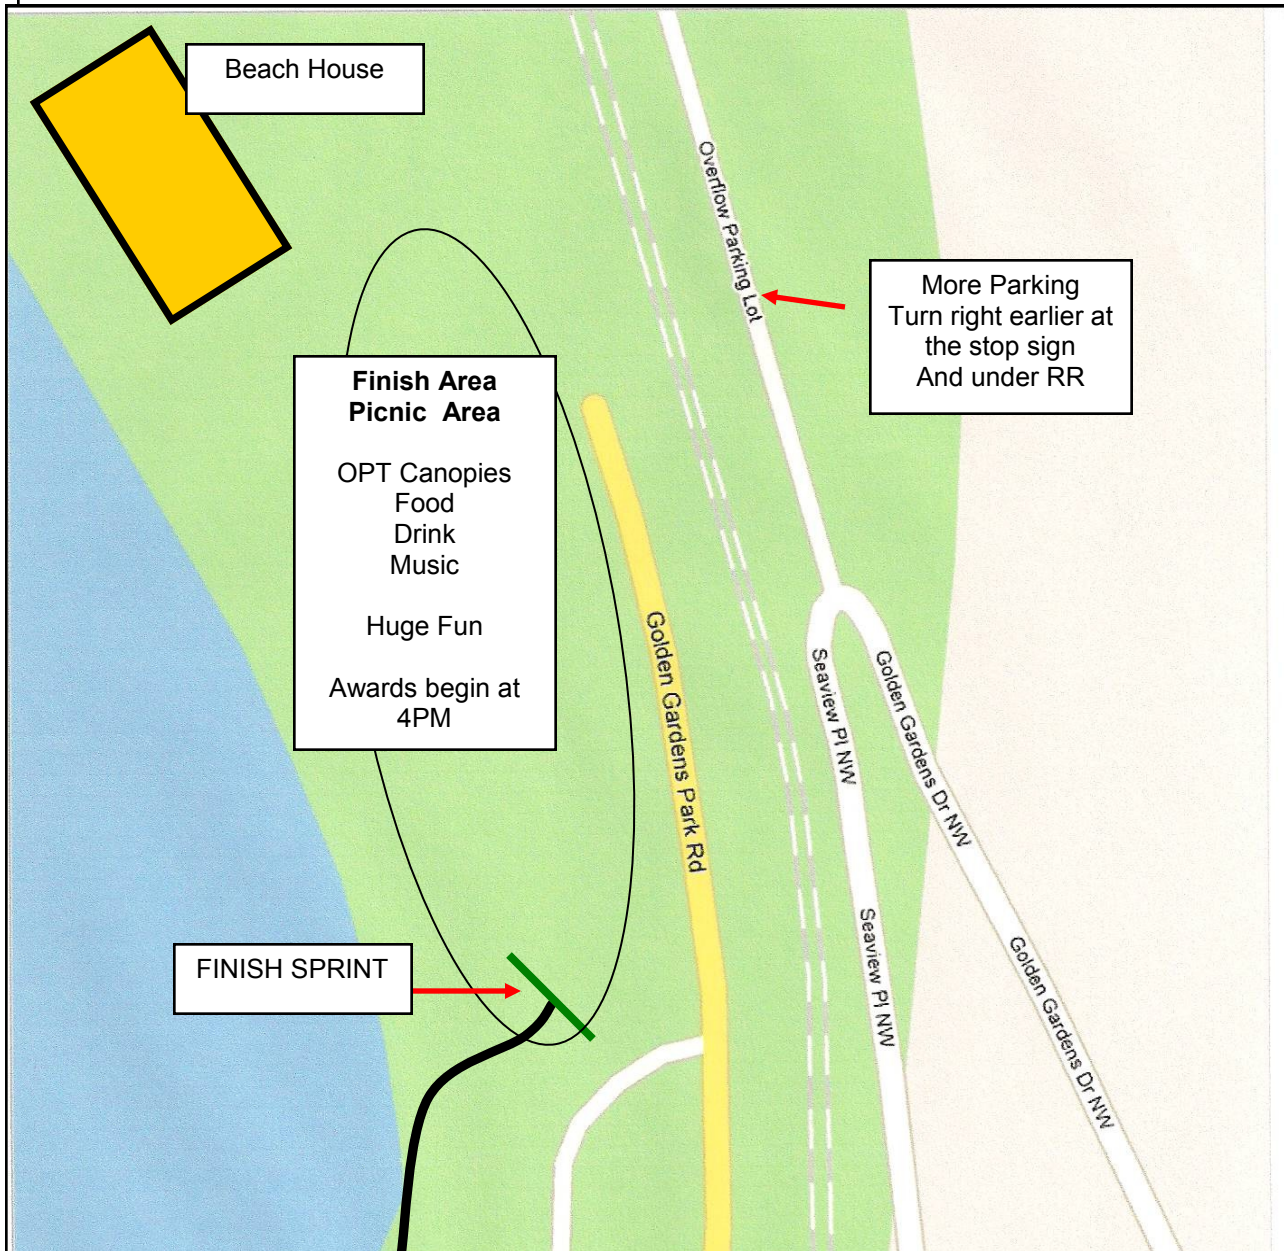

MTS Relay Finish Area 2010

Finish area is in the Picnic Area which is ALL ours including the shelters and tables. Last year it was a perfect spot. Lots of parking before you get to the Stop Sign and more if you turn right there and go under the RR tracks then up to additional parking

Come and eat, drink and celebrate your team or individual accomplishment.

Awards at 4PM. Timing Tent will be there with leg times and overall times.

Address is 8498 Seaview Pl. NW 98117 for mapping