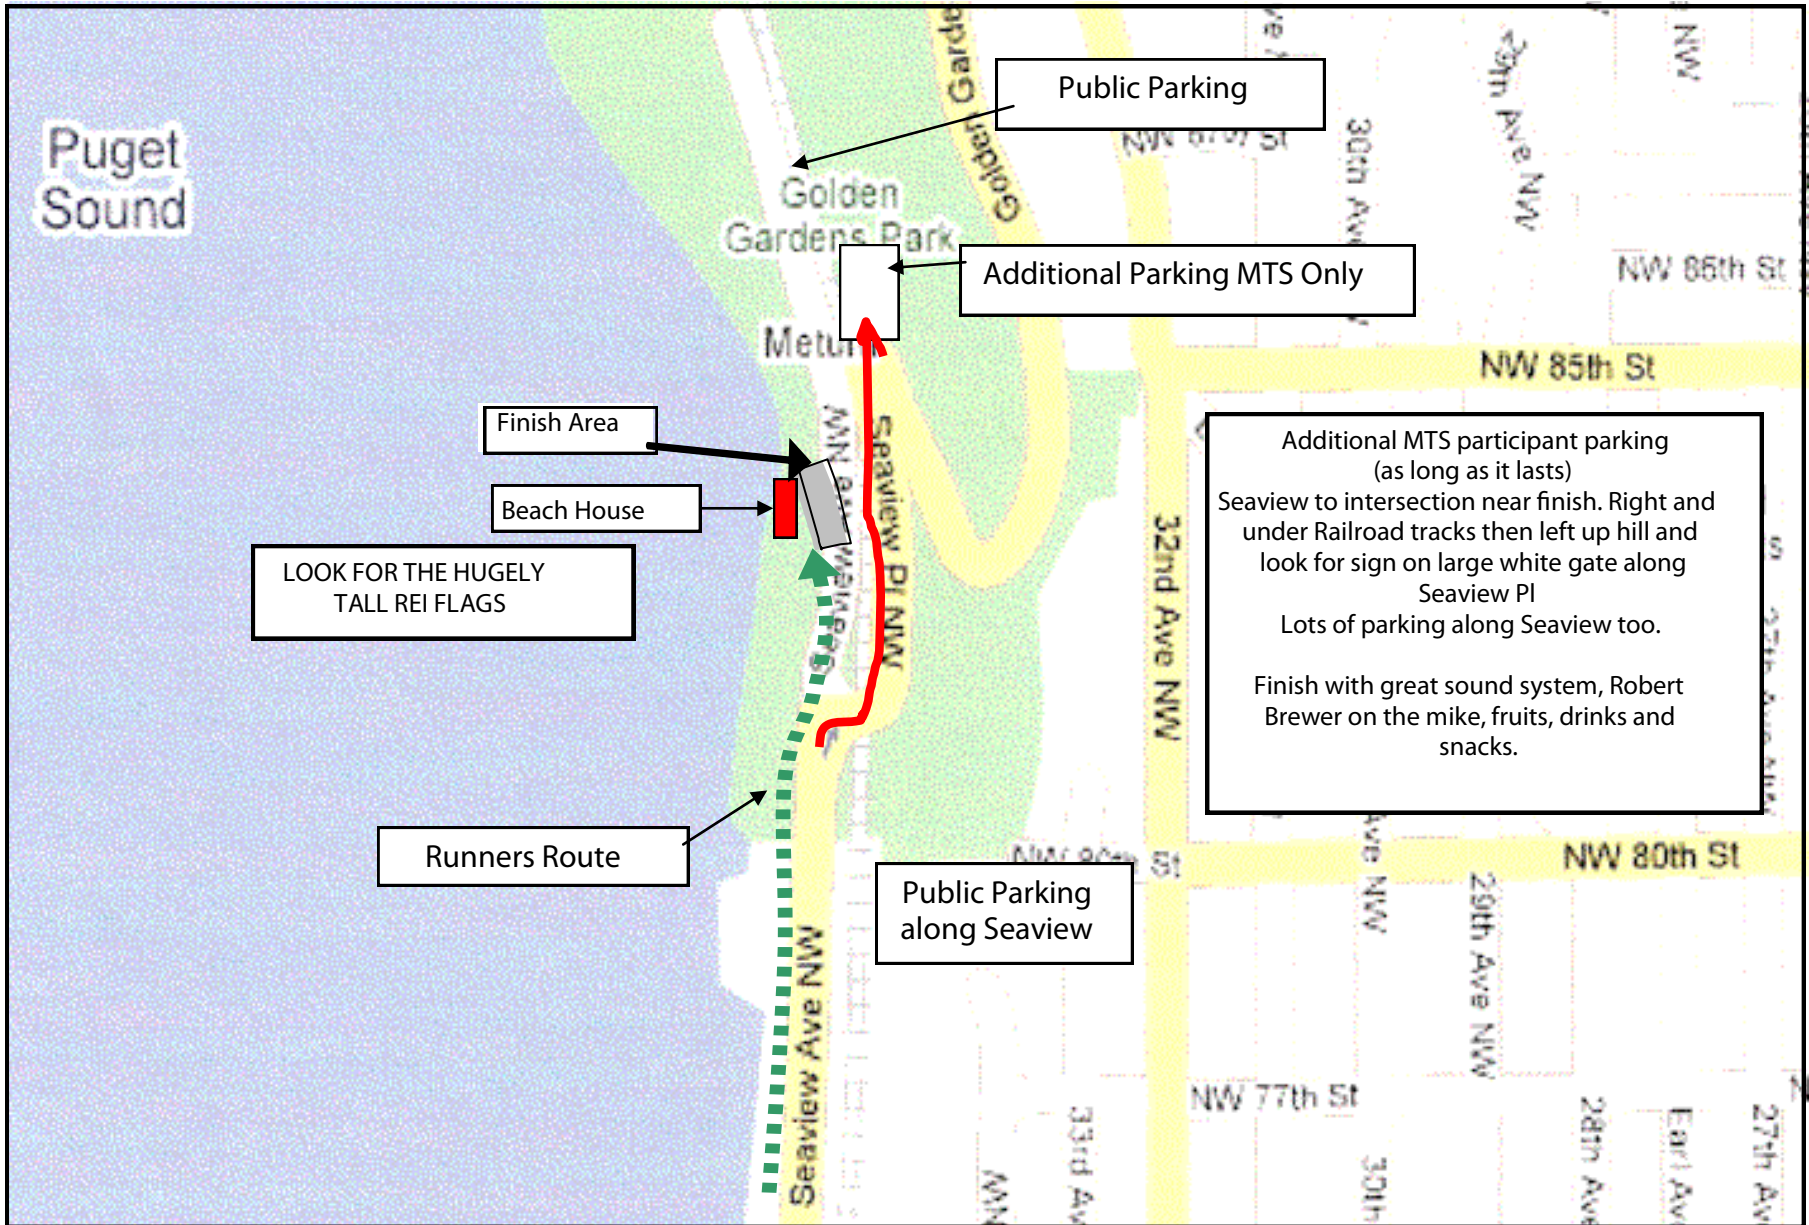

# Additional Parking and Finish Schematic

Puget Sound

Public Parking

Additional Parking MTS Only

Finish Area

Beach House

LOOK FOR THE HUGELY TALL REI FLAGS

Runners Route

Public Parking along Seaview

Additional MTS participant parking (as long as it lasts)  
Seaview to intersection near finish. Right and under Railroad tracks then left up hill and look for sign on large white gate along Seaview PI  
Lots of parking along Seaview too.  
Finish with great sound system, Robert Brewer on the mike, fruits, drinks and snacks.